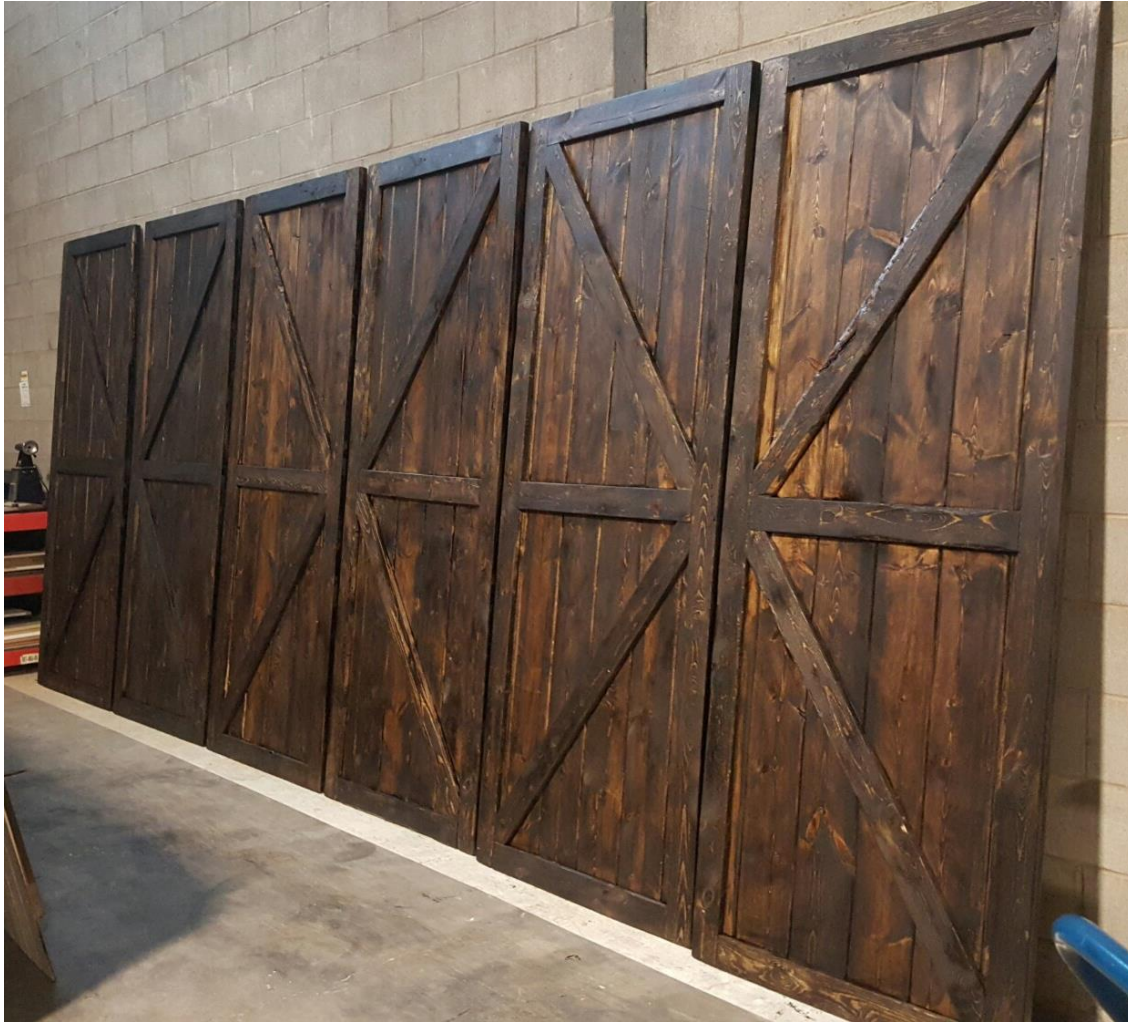

Old Red Brick Backdrop - Weathered rustic brick wall - Printed Fabric
MORE AVAILABLE AND Made TO ORDER

Rustic Saw Horse Community Table

8'L x 16"W x 40"H +/-

Details vary based on wood and aging.

May have dings and nicks.

Indoor or Out

SKU#: OD-0-40-02-14-2017

Rustic Hand Painted Wedding Sign

8'W x 4'H +/-

Details vary based on wood and aging.

May have dings and nicks.

Indoor or Out

SKU#: 01-0-80-02-14-2019

BARN DOOR PROP: We build props in our scenic shop. What can we build for you?
Yes, we rent the crates and make custom signs.

Barn Door Props 8' x 4' Approx. Sku#: 06-0-75-11-01-2016
Radius Top Barn Door Prop 2' x 4' Approx. 02-0-20-11-02-2016