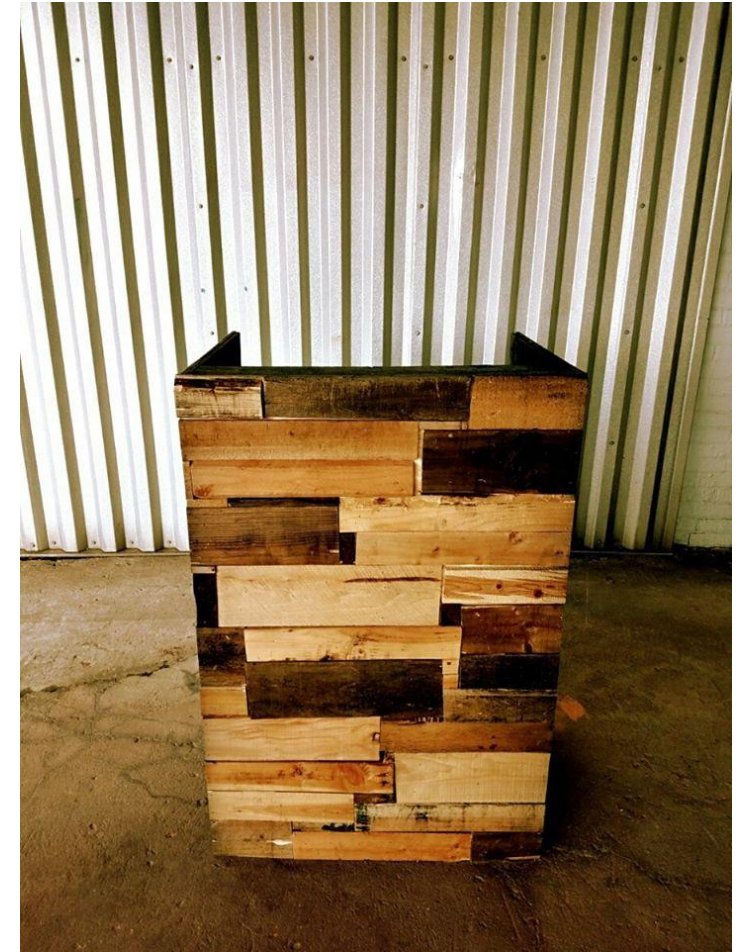

Vintage Old Pallet Wood Podium/Lectern

Sku# 01-0-120-06-01-2018
MORE AVAILABLE AND Made TO ORDER