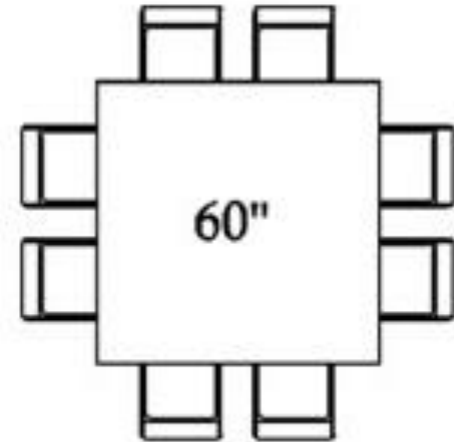

6' Round Wood Folding Table

Ideal for up to 10 settings

**6' Rectangle Wood
Folding Table**

Ideal for up 6 to 8 settings

**8' Rectangle Wood
Folding Table**

Ideal for up 8 to 10 settings

**5' Square Wood
Folding Table**

Recommended Seats - 8
132" Linen To Floor
120" Linen 3" Off-Ground on Corners

Ideal for up 8 settings

**4' x 8' Wood
Folding Table**

Also Available as 40" High Table

Ideal for up 8 to 10 settings

**6 ft. Serpentine Wood Folding
Banquet Tables**