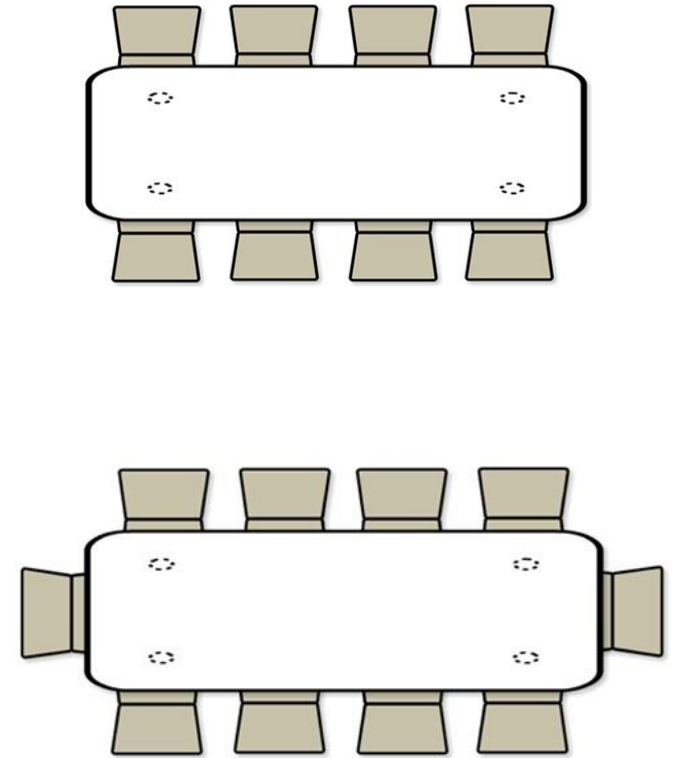

6' Round Wood Folding Table

Ideal for up to 10 settings

**6' Rectangle Wood
Folding Table**

Ideal for up 6 to 8 settings

**8' Rectangle Wood
Folding Table**

Ideal for up 8 to 10 settings

**5' Square Wood
Folding Table**

Recommended Seats - 8
132" Linen To Floor
120" Linen 3" Off-Ground on Corners

Ideal for up 8 settings

**4' x 8' Wood
Folding Table**

Also Available as 40" High Table

Ideal for up 8 to 10 settings

**6 ft. Serpentine Wood Folding
Banquet Tables**