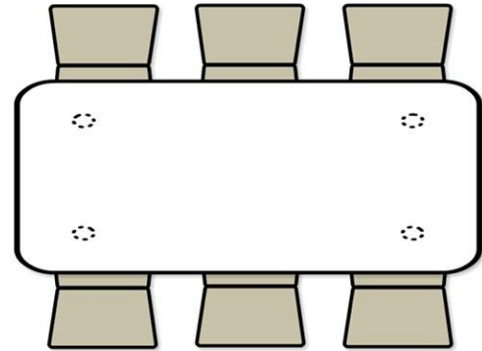

Silver Streak
Aluminum
80

Mimi Poly
Stackable
98

Vineyard Crossback
Whitewashed
32

Tables

4' Round Wood Folding Table

Ideal for up to 6 settings

5' Round Wood Folding Table

Ideal for up to 8 settings

6' Round Wood Folding Table

Ideal for up to 10 settings

**6' Rectangle Wood
Folding Table**

Ideal for up 6 to 8 settings

**8' Rectangle Wood
Folding Table**

Ideal for up 8 to 10 settings

**5' Square Wood
Folding Table**