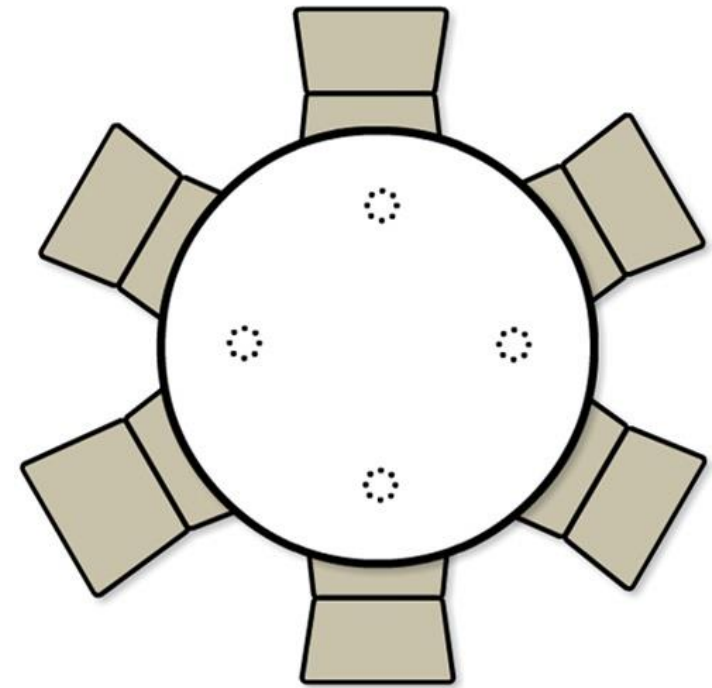

Silver Streak
Aluminum
80

Mimi Poly
Stackable
98

Vineyard Crossback
Whitewashed
32

Tables

4' Round Wood Folding Table

Ideal for up to 6 settings

5' Round Wood Folding Table

Ideal for up to 8 settings