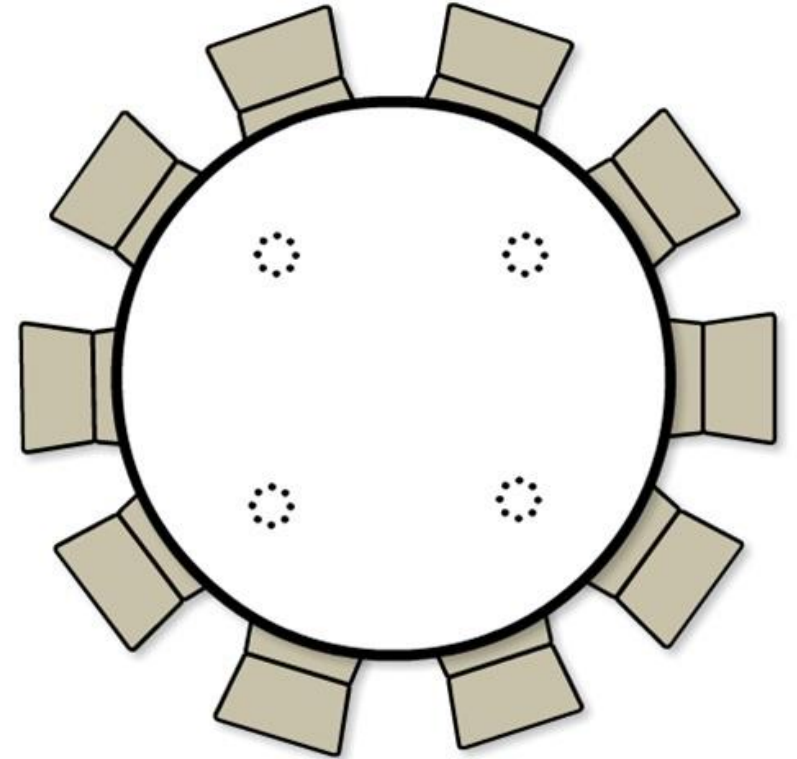

Ideal for up to 8 settings