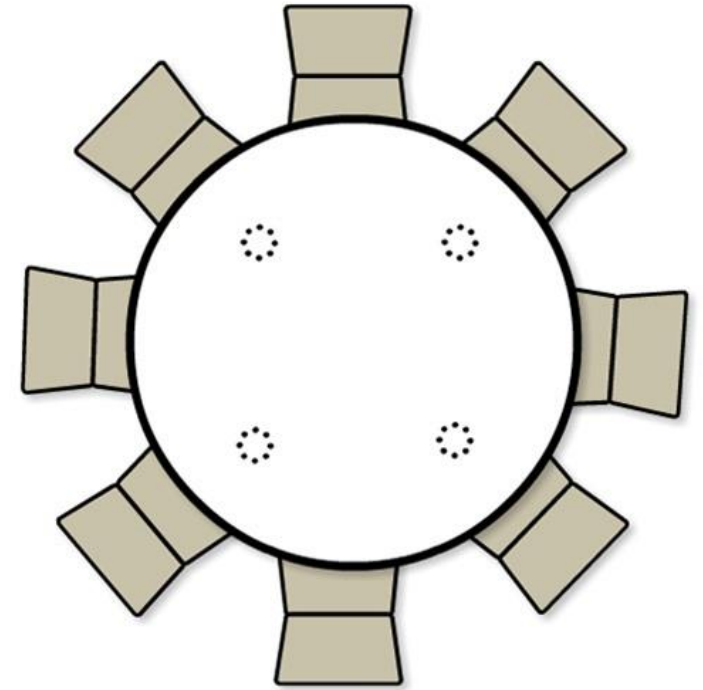

Silver Streak
Aluminum
80

Mimi Poly
Stackable
98

Vineyard Crossback
Whitewashed
32

Tables

4' Round Wood Folding Table

Ideal for up to 6 settings

5' Round Wood Folding Table

Ideal for up to 8 settings