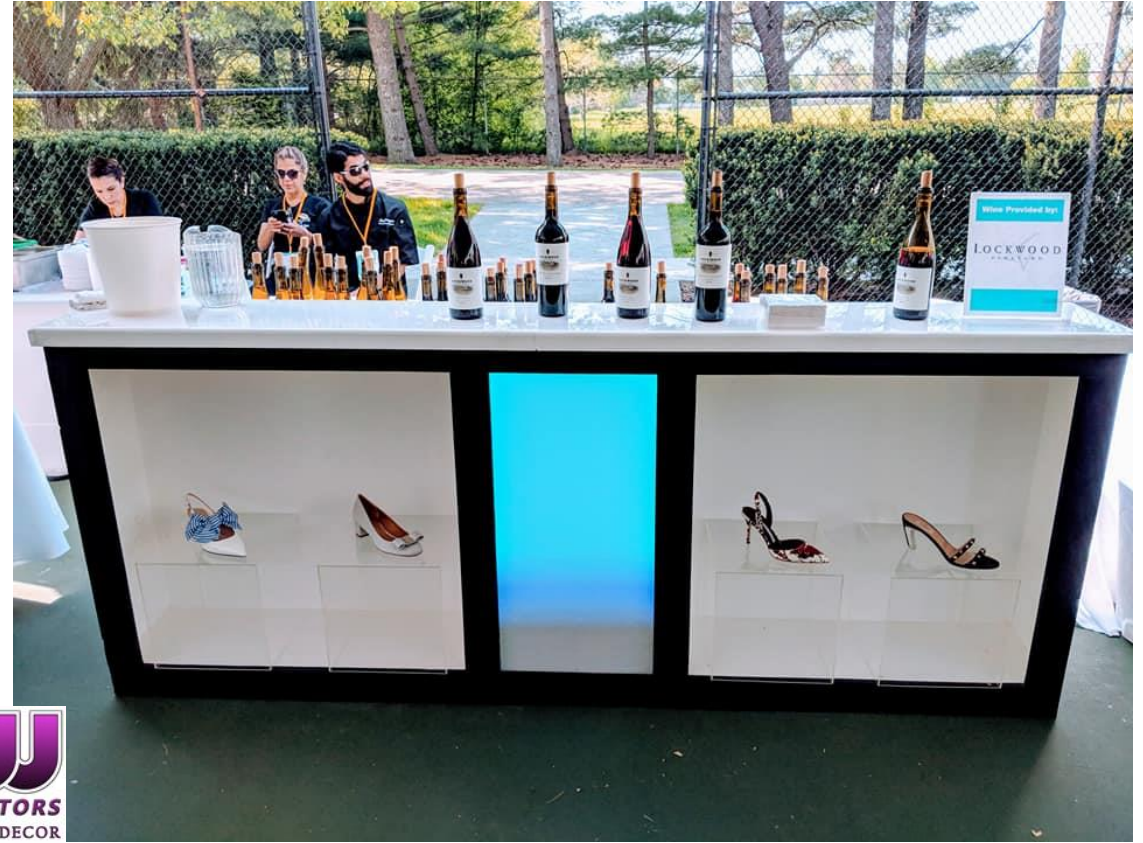

VIP Curve Bars: Can be customized and branded

VIP 8' Curve with
6' Straight VIP Branded

VIP 6' Straight VIP Branded

VIP Mirror Bars 6' Qty. 6 Bar: 72"W x 30"D x 42"H

Deco 8' Mirrored Bar, Grey Top

\$360.00 Each

4' Glow Bars with Branding

LED Glow Cocktail and Coffee Tables Branded

Vineyard X

6' Bars

6 Available

Slat Bar

Deco Bars:
Available in: Gold, Silver, or Black on
White (Black Trim Décor Optional)

Diamond Plate Industrial Bars (X4)

Silhouette Bar: Can be branded and display products or décor elements

Shoe Bar
designed for Wine
Women and
Shoes to display
shoes

Mod Glow Bar: Custom Brand/Graphics

Mod Glow Bar: Custom Brand/Graphics

Modern VIP Tufted: Black or White