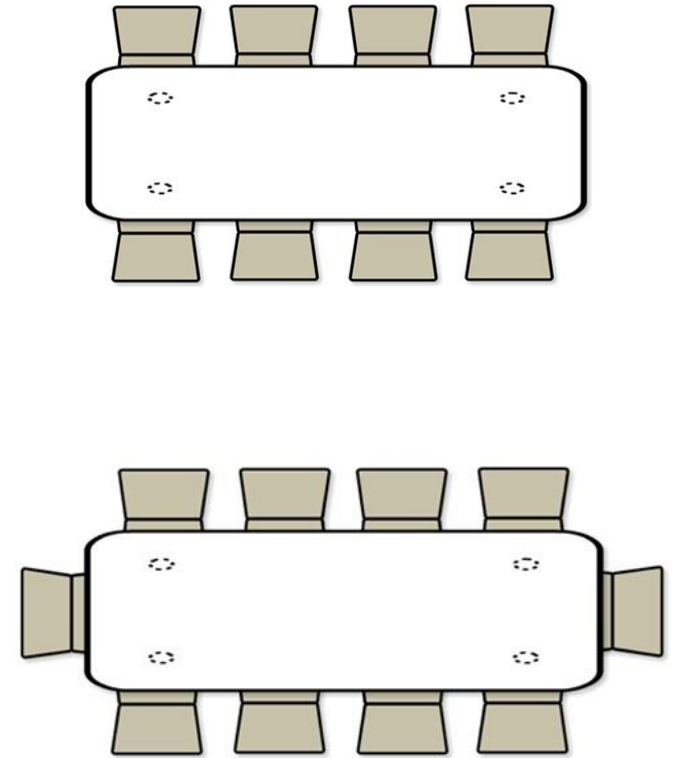

Ideal for up to 6 settings

5' Round Wood Folding Table

Ideal for up to 8 settings

6' Round Wood Folding Table

Ideal for up to 10 settings

**6' Rectangle Wood
Folding Table**

Ideal for up 6 to 8 settings

**8' Rectangle Wood
Folding Table**

Ideal for up 8 to 10 settings

**5' Square Wood
Folding Table**

Recommended Seats - 8
132" Linen To Floor
120" Linen 3" Off-Ground on Corners

Ideal for up 8 settings

**4' x 8' Wood
Folding Table**

Also Available as 40" High Table

Ideal for up 8 to 10 settings

**6 ft. Serpentine Wood Folding
Banquet Tables**

**6 ft. Serpentine Bar Top For Wood
Banquet Tables**

**6' (18" x 72") Wood Folding
Classroom Table**

**8' (18" x 96") Wood Folding
Classroom Table**

24" Round Café Table
3 Piece, 30" Height

24" Round Cocktail Table
3 Piece 40" High

**30" Round Café Table
3 Piece, 30" Height**

**30" Round Cocktail Table
3 Piece 40" High**

**36" Round Café Table
3 Piece, 30" Height**