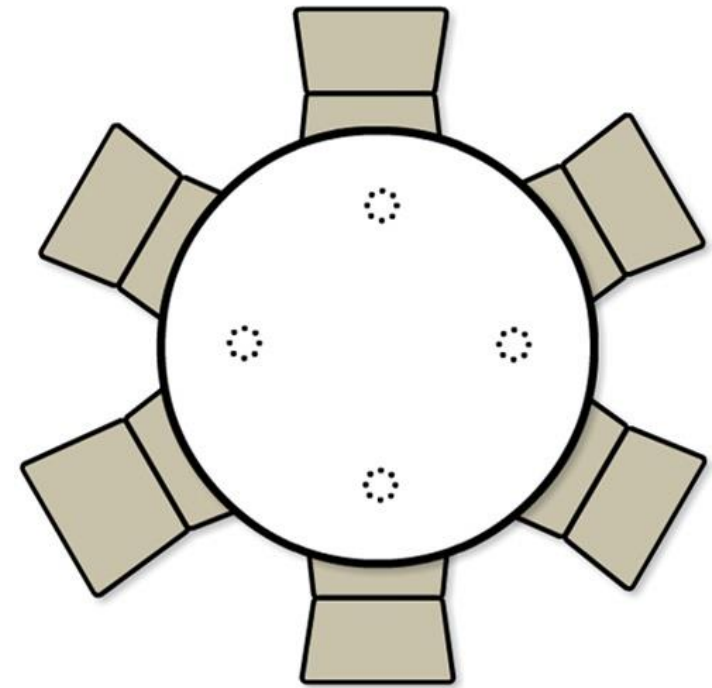

Ideal for up to 6 settings

5' Round Wood Folding Table

Ideal for up to 8 settings

6' Round Wood Folding Table

Ideal for up to 10 settings

**6' Rectangle Wood
Folding Table**

Ideal for up 6 to 8 settings

**8' Rectangle Wood
Folding Table**

Ideal for up 8 to 10 settings

**5' Square Wood
Folding Table**

Recommended Seats - 8
132" Linen To Floor
120" Linen 3" Off-Ground on Corners

Ideal for up 8 settings

**4' x 8' Wood
Folding Table**

Also Available as 40" High Table

24" Round Café Table
3 Piece, 30" Height

24" Round Cocktail Table
3 Piece 40" High

**30" Round Café Table
3 Piece, 30" Height**

**30" Round Cocktail Table
3 Piece 40" High**

**36" Round Café Table
3 Piece, 30" Height**

**36" Round Cocktail Table
3 Piece 40" High**