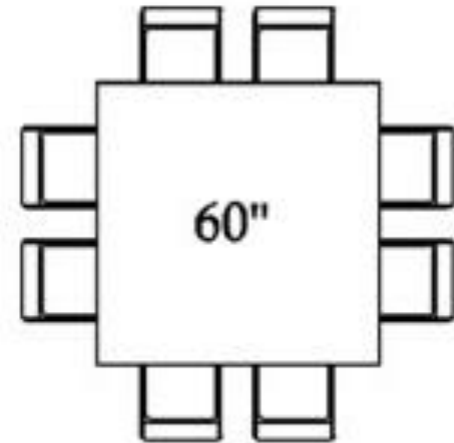

Ideal for up to 6 settings

5' Round Wood Folding Table

Ideal for up to 8 settings

6' Round Wood Folding Table

Ideal for up to 10 settings

**6' Rectangle Wood
Folding Table**

Ideal for up 6 to 8 settings

**8' Rectangle Wood
Folding Table**

Ideal for up 8 to 10 settings

**5' Square Wood
Folding Table**

Recommended Seats - 8
132" Linen To Floor
120" Linen 3" Off-Ground on Corners

Ideal for up 8 settings

**4' x 8' Wood
Folding Table**

Also Available as 40" High Table

Ideal for up 8 to 10 settings

**6 ft. Serpentine Wood Folding
Banquet Tables**

**6 ft. Serpentine Bar Top For Wood
Banquet Tables**

**6' (18" x 72") Wood Folding
Classroom Table**

**8' (18" x 96") Wood Folding
Classroom Table**

24" Round Café Table
3 Piece, 30" Height

24" Round Cocktail Table
3 Piece 40" High

**30" Round Café Table
3 Piece, 30" Height**

**30" Round Cocktail Table
3 Piece 40" High**

**36" Round Café Table
3 Piece, 30" Height**