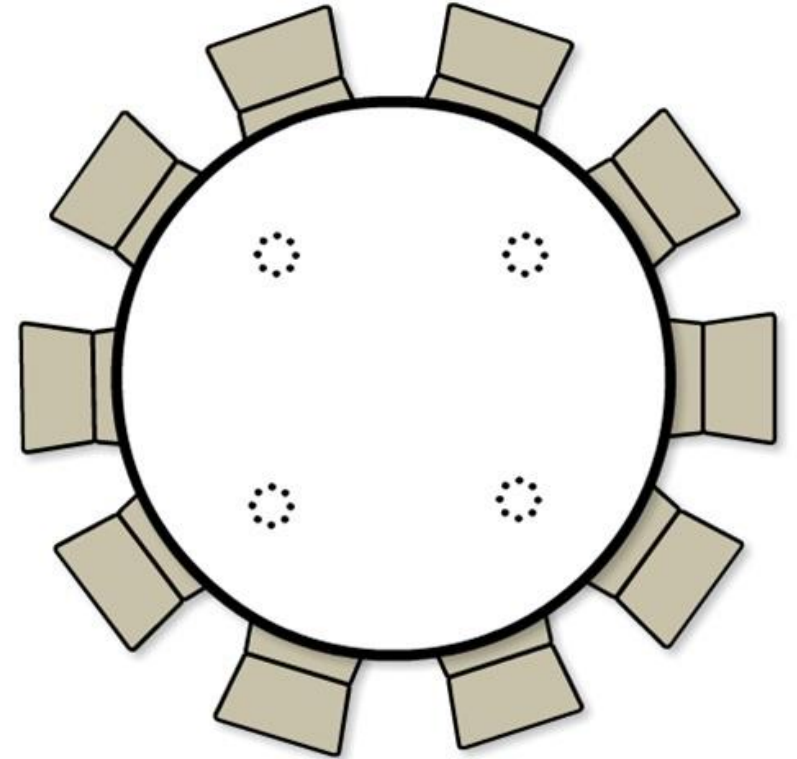

Ideal for up to 6 settings

5' Round Wood Folding Table

Ideal for up to 8 settings

6' Round Wood Folding Table

Ideal for up to 10 settings

**6' Rectangle Wood
Folding Table**

Ideal for up 6 to 8 settings

**8' Rectangle Wood
Folding Table**

Ideal for up 8 to 10 settings

**5' Square Wood
Folding Table**

Recommended Seats - 8
132" Linen To Floor
120" Linen 3" Off-Ground on Corners

Ideal for up 8 settings

**4' x 8' Wood
Folding Table**

Also Available as 40" High Table

Ideal for up 8 to 10 settings

**6 ft. Serpentine Wood Folding
Banquet Tables**

**6 ft. Serpentine Bar Top For Wood
Banquet Tables**

**6' (18" x 72") Wood Folding
Classroom Table**

**8' (18" x 96") Wood Folding
Classroom Table**

24" Round Café Table
3 Piece, 30" Height

24" Round Cocktail Table
3 Piece 40" High

**30" Round Café Table
3 Piece, 30" Height**

**30" Round Cocktail Table
3 Piece 40" High**

**36" Round Café Table
3 Piece, 30" Height**