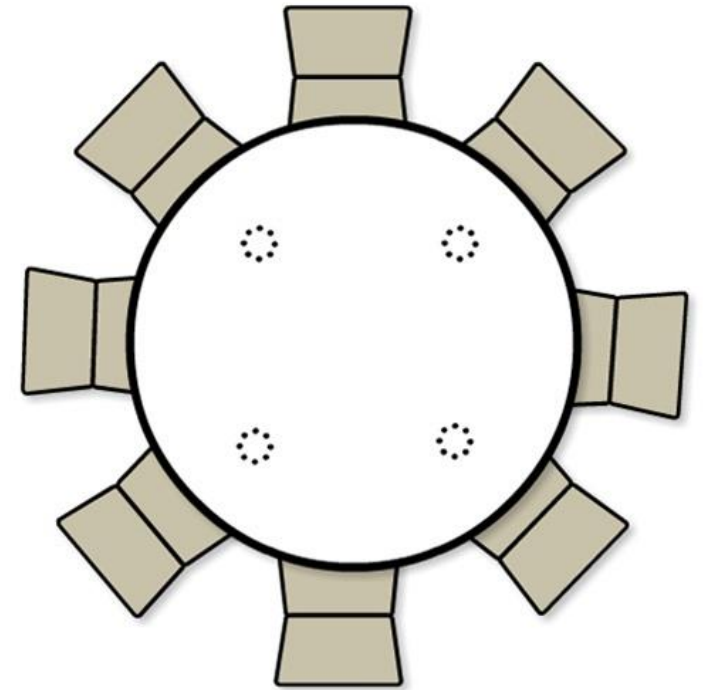

Ideal for up to 6 settings

5' Round Wood Folding Table

Ideal for up to 8 settings

6' Round Wood Folding Table

Ideal for up to 10 settings

**6' Rectangle Wood
Folding Table**

Ideal for up 6 to 8 settings

**8' Rectangle Wood
Folding Table**

Ideal for up 8 to 10 settings

**5' Square Wood
Folding Table**

Recommended Seats - 8
132" Linen To Floor
120" Linen 3" Off-Ground on Corners

Ideal for up 8 settings

**4' x 8' Wood
Folding Table**

Also Available as 40" High Table

24" Round Café Table
3 Piece, 30" Height

24" Round Cocktail Table
3 Piece 40" High

**30" Round Café Table
3 Piece, 30" Height**

**30" Round Cocktail Table
3 Piece 40" High**

**36" Round Café Table
3 Piece, 30" Height**