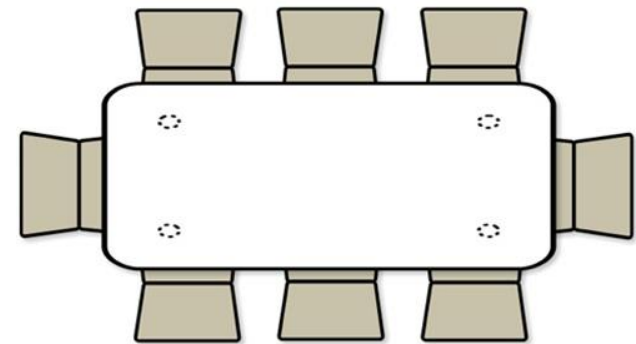

Ideal for up to 6 settings

5' Round Wood Folding Table

Ideal for up to 8 settings

6' Round Wood Folding Table

Ideal for up to 10 settings

**6' Rectangle Wood
Folding Table**

Ideal for up 6 to 8 settings

**8' Rectangle Wood
Folding Table**

Ideal for up 8 to 10 settings

**5' Square Wood
Folding Table**

Recommended Seats - 8
132" Linen To Floor
120" Linen 3" Off-Ground on Corners

Ideal for up 8 settings

**4' x 8' Wood
Folding Table**

Also Available as 40" High Table

24" Round Café Table
3 Piece, 30" Height

24" Round Cocktail Table
3 Piece 40" High

**30" Round Café Table
3 Piece, 30" Height**

**30" Round Cocktail Table
3 Piece 40" High**

**36" Round Café Table
3 Piece, 30" Height**