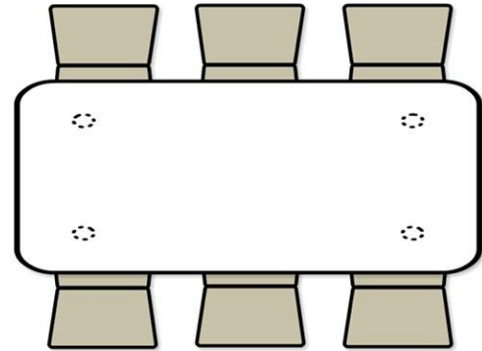

Ideal for up to 6 settings

5' Round Wood Folding Table

Ideal for up to 8 settings

6' Round Wood Folding Table

Ideal for up to 10 settings

**6' Rectangle Wood
Folding Table**

Ideal for up 6 to 8 settings

**8' Rectangle Wood
Folding Table**

Ideal for up 8 to 10 settings

**5' Square Wood
Folding Table**

Recommended Seats - 8
132" Linen To Floor
120" Linen 3" Off-Ground on Corners

Ideal for up 8 settings

**4' x 8' Wood
Folding Table**

Also Available as 40" High Table

Ideal for up 8 to 10 settings

**6 ft. Serpentine Wood Folding
Banquet Tables**

**6 ft. Serpentine Bar Top For Wood
Banquet Tables**

**6' (18" x 72") Wood Folding
Classroom Table**

**8' (18" x 96") Wood Folding
Classroom Table**

24" Round Café Table
3 Piece, 30" Height

24" Round Cocktail Table
3 Piece 40" High

**30" Round Café Table
3 Piece, 30" Height**

**30" Round Cocktail Table
3 Piece 40" High**

**36" Round Café Table
3 Piece, 30" Height**