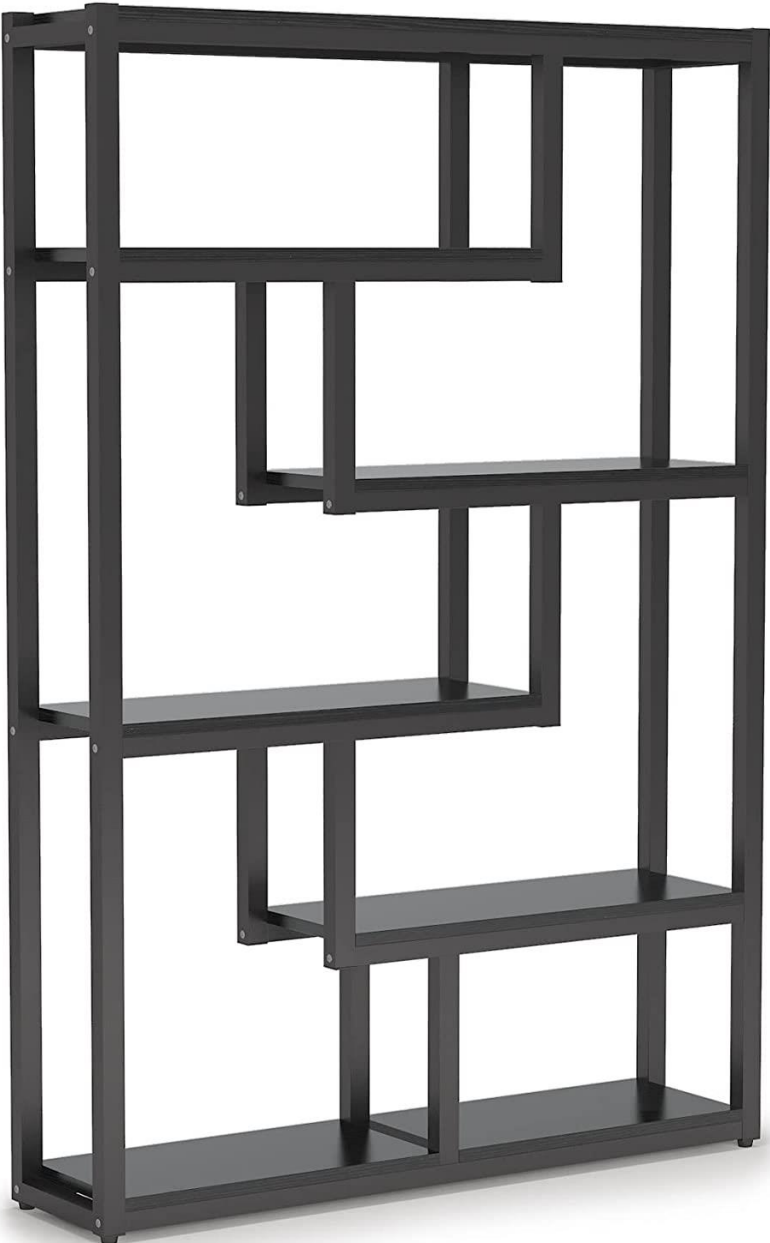

Wow-Factors Bar Shelves

Indianapolis, Indiana

317-574-9691

www.wow-factors.com

Made in Indiana

Classic Gold Shelf Bar back/display

**3 Piece or individual Shelf
Center Tower x 1
Side Tower x 2**

7 Sets Available

Industrial 6
Black
Shelf/Display

6 Available

Black Steel and Glass Shelves/Bar Back

Industrial Warehouse Shelf Back Bar

4 Available

Cosmopolitan Shelf

Offset Shelf Bar
Back Display

- Chrome
- Gold
- Black
- White
- Red