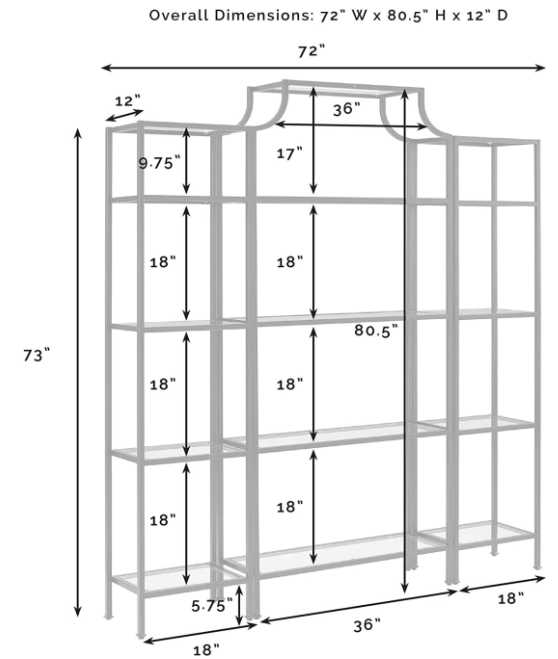

Wow-Factors Bar Shelves

Indianapolis, Indiana

317-574-9691

www.wow-factors.com

Made in Indiana

Classic Gold Shelf Bar back/display

**3 Piece or individual Shelf
Center Tower x 1
Side Tower x 2**

7 Sets Available

Industrial 6
Black
Shelf/Display

6 Available

Black Steel and Glass Shelves/Bar Back

Industrial Warehouse Shelf Back Bar

4 Available

Cosmopolitan Shelf

Offset Shelf Bar
Back Display

- Chrome
- Gold
- Black
- White
- Red