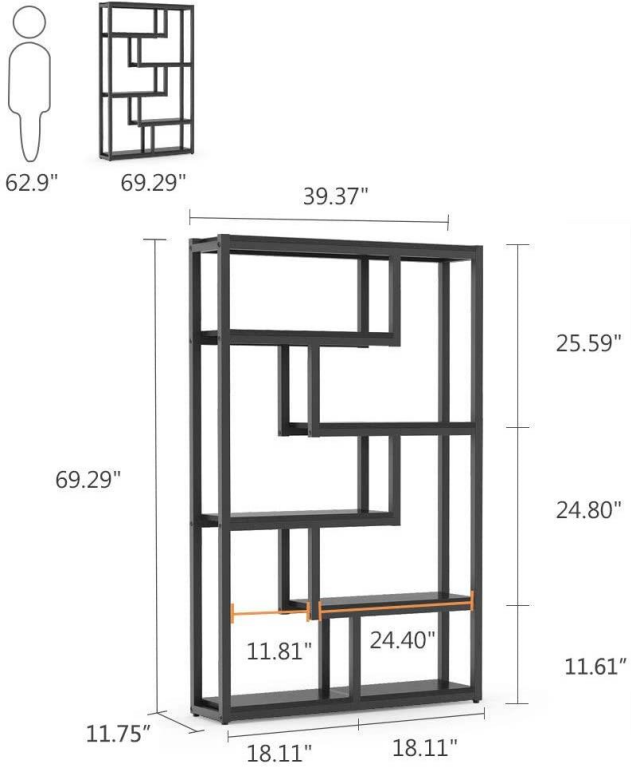

Wow-Factors Bar Shelves

Indianapolis, Indiana

317-574-9691

www.wow-factors.com

Made in Indiana

Classic Gold Shelf Bar back/display

**3 Piece or individual Shelf
Center Tower x 1
Side Tower x 2**

7 Sets Available

Industrial 6
Black
Shelf/Display

6 Available

Black Steel and Glass Shelves/Bar Back

Industrial Warehouse Shelf Back Bar

4 Available

Cosmopolitan Shelf

Offset Shelf Bar
Back Display

- Chrome
- Gold
- Black
- White
- Red